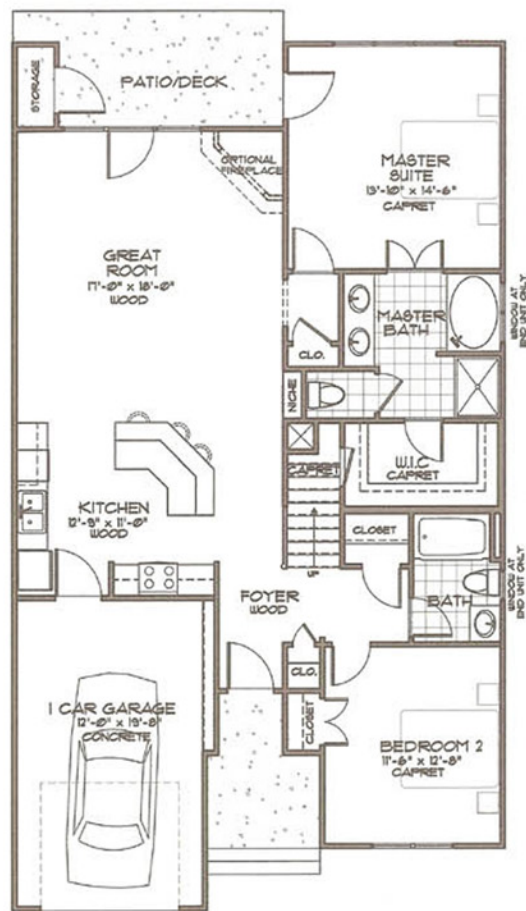

TWO STORY 4 BED 3 BATH
ONE CAR GARGE ELEVATION

Copyright © 2006
Pinnacle Development Corp., Inc.
(910) 944-1347

TWO STORY 4 BED 3 BATH
ONE CAR GARAGE

2000 TOTAL HEATED SQUARE FEET