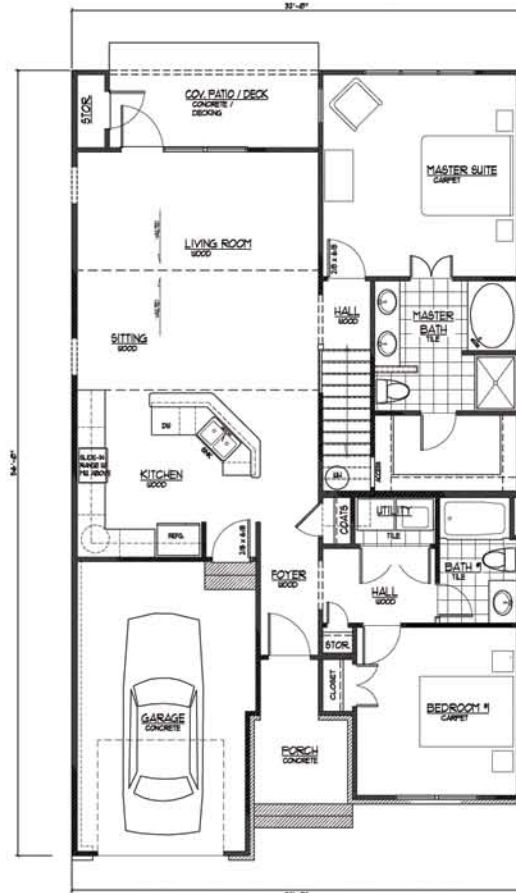

ONE CAR GARAGE ELEVATION

SECOND FLOOR PLAN

494 TOTAL HEATED SQ. FT.

RIGHT HAND END UNIT ONLY

FIRST FLOOR 3 BED 3 BATH

1300 TOTAL HEATED SQ. FT.

RIGHT HAND END UNIT ONLY