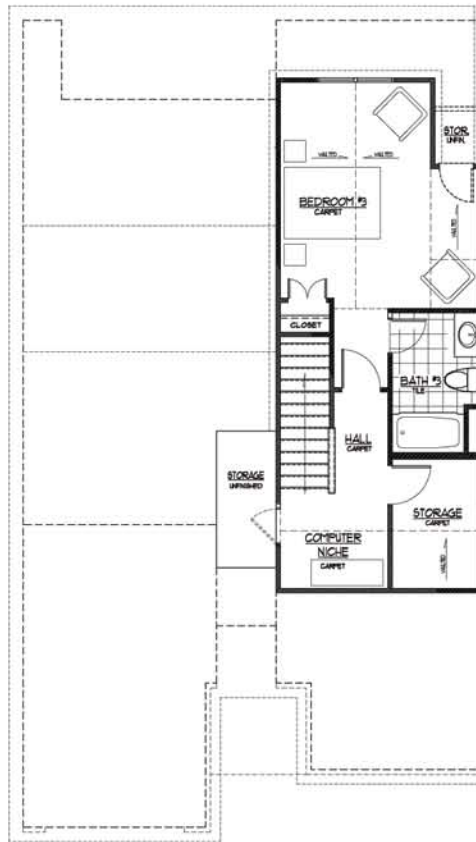

ONE CAR GARAGE ELEVATION

SECOND FLOOR PLAN

494 TOTAL HEATED SQ. FT.

RIGHT HAND END UNIT ONLY

FIRST FLOOR 3 BED 3 BATH

1300 TOTAL HEATED SQ. FT.

RIGHT HAND END UNIT ONLY