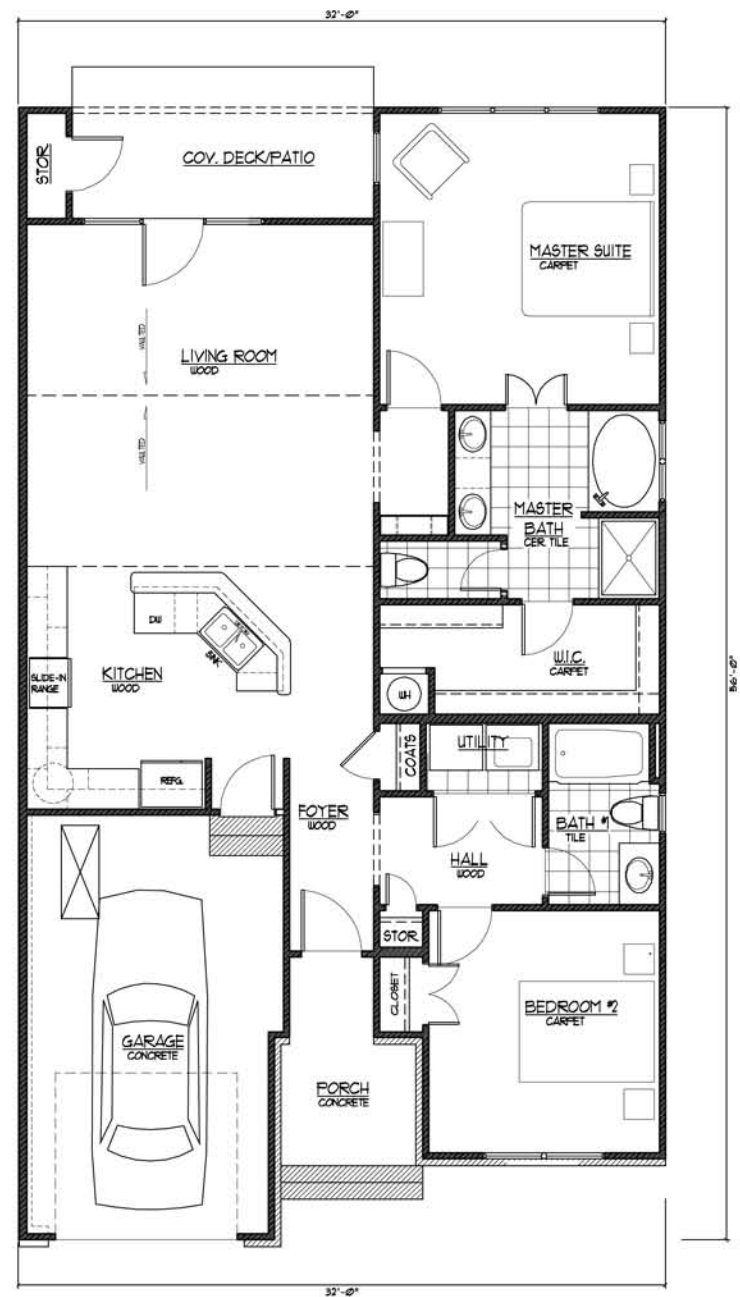

ONE STORY 2 BED 2 BATH  
ONE CAR GARAGE ELEVATION

Copyright © 2006  
Pinnacle Development Corp., Inc.  
(910) 944-1347

ONE STORY 2 BED 2 BATH  
1300 TOTAL HEATED SQ. FT.

RIGHT HAND END UNIT ONLY